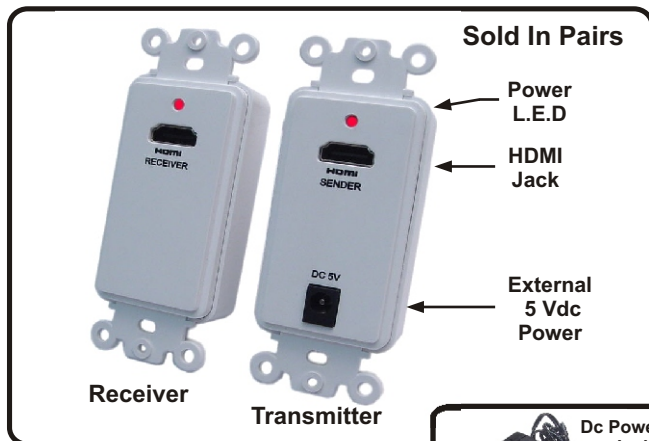

CALRAD
ELECTRONICS

819 N. Highland Ave.
Los Angeles, CA 90038

Tel (323) 465-2131, Fax (323) 465-3504
Visit us on the web at www.calrad.com

Part No. 40-1073
Active Decora Wallplate Balun,
HDMI over 2 Cat5e/Cat6 Cables

Please note ! Some distances may vary and are dependent on manufactures individual HDMI specifications. All products should be **fully tested** prior to committing to a UTP Cat5e, Cat6 solution and sealing long runs of cables inside walls, possibly compromising your installation.

Cable Distance (CAT5e)
1080P, 100 ft., CAT6 Cable 125 ft.
1080I, 200 ft.
720P, 200 ft.
480P, 300 ft.

Specifications:

HDTV Resolutions: 480P, 720P, 1080I, 1080P (Max 10.2Gbps, HDMI 1.3)
Input TMDS Signal: 5Vpp, Input DDC 5Vpp
HDMI In/Out Connectors: 19 pin Female Jacks, 2 x RJ45 Shielded Jacks each unit.
DC Power Supply: 5V, 1A, Switchmode Regulated, 110-220Vac (Optional, only required when there is no power from the receiver side HDMI connector)
Housing: Plastic, White Color
Weight: 200g ea.
Dimensions: Transmitter / Receiver: L-2.91" x W-1.59" x D-1.25"