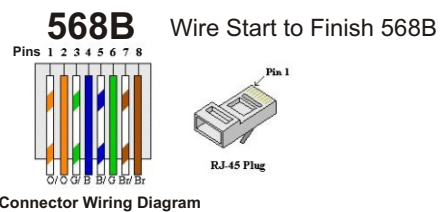

CALRAD
ELECTRONICS

819 N. Highland Ave.
Los Angeles, CA 90038

Tel (323) 465-2131, Fax (323) 465-3504
Visit us on the web at www.calrad.com

Part No. 40-1073
Active Decora Wallplate Balun,
HDMI over 2 Cat5e/Cat6 Cables

Please note ! Some distances may vary and are dependent on manufactures individual HDMI specifications. All products should be **fully tested** prior to committing to a UTP Cat5e, Cat6 solution and sealing long runs of cables inside walls, possibly compromising your installation.

Cable Distance (CAT5e)
1080P, 100 ft., CAT6 Cable 125 ft.
1080I, 200 ft.
720P, 200 ft.
480P, 300 ft.

Specifications:

HDTV Resolutions: 480P, 720P, 1080I, 1080P (Max 10.2Gbps, HDMI 1.3)
Input TMDS Signal: 5Vpp, Input DDC 5Vpp
HDMI In/Out Connectors: 19 pin Female Jacks, 2 x RJ45 Shielded Jacks each unit.
DC Power Supply: 5V, 1A, Switchmode Regulated, 110-220Vac (Optional, only required when there is no power from the receiver side HDMI connector)
Housing: Plastic, White Color
Weight: 200g ea.
Dimensions: Transmitter / Receiver: L-2.91" x W-1.59" x D-1.25"