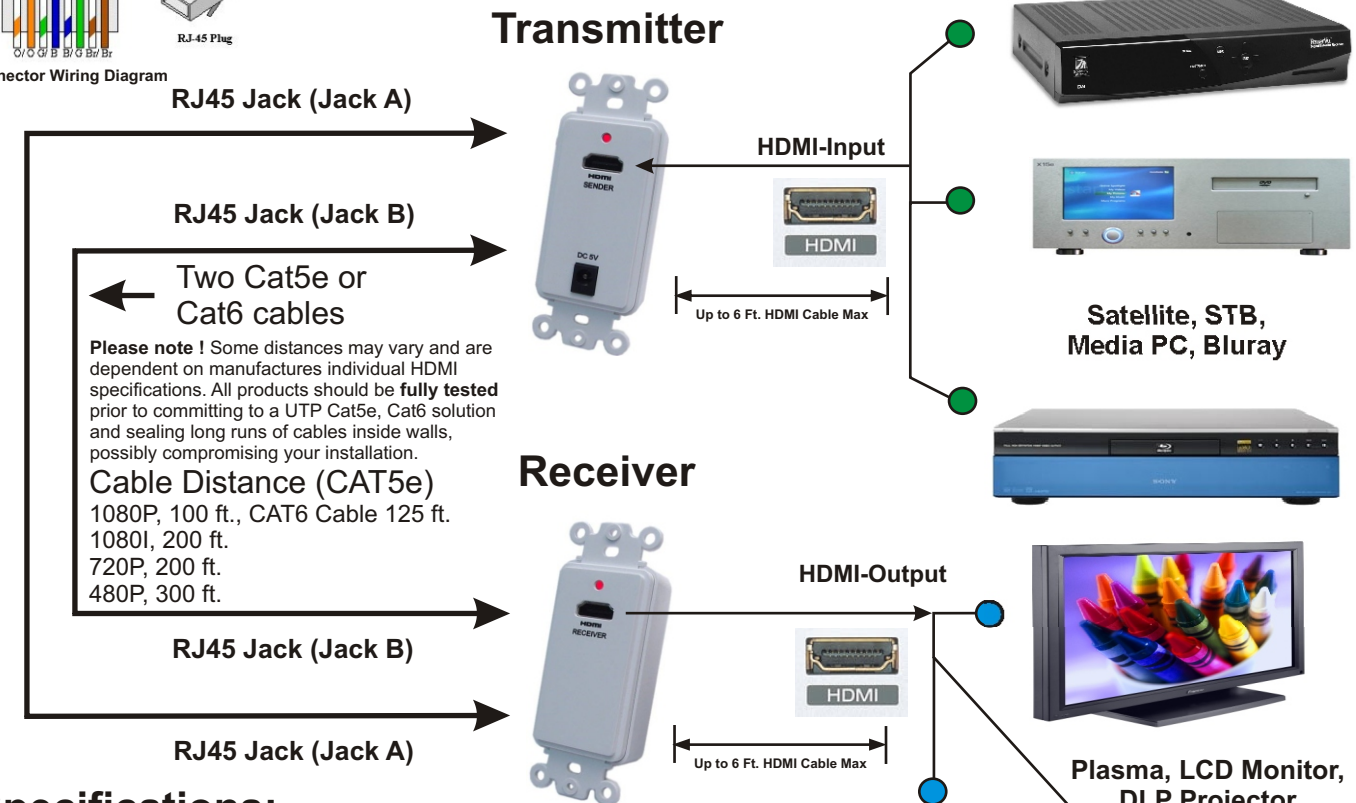

CALRAD
ELECTRONICS

819 N. Highland Ave.
Los Angeles, CA 90038

Tel (323) 465-2131, Fax (323) 465-3504
Visit us on the web at www.calrad.com

Part No. 40-1073
Active Decora Wallplate Balun,
HDMI over 2 Cat5e/Cat6 Cables

Please note ! Some distances may vary and are dependent on manufactures individual HDMI specifications. All products should be **fully tested** prior to committing to a UTP Cat5e, Cat6 solution and sealing long runs of cables inside walls, possibly compromising your installation.

Cable Distance (CAT5e)
1080P, 100 ft., CAT6 Cable 125 ft.
1080I, 200 ft.
720P, 200 ft.
480P, 300 ft.

Specifications:

HDTV Resolutions: 480P, 720P, 1080I, 1080P (Max 10.2Gbps, HDMI 1.3)
Input TMDS Signal: 5Vpp, Input DDC 5Vpp
HDMI In/Out Connectors: 19 pin Female Jacks, 2 x RJ45 Shielded Jacks each unit.
DC Power Supply: 5V, 1A, Switchmode Regulated, 110-220Vac (Optional, only required when there is no power from the receiver side HDMI connector)
Housing: Plastic, White Color
Weight: 200g ea.
Dimensions: Transmitter / Receiver: L-2.91" x W-1.59" x D-1.25"