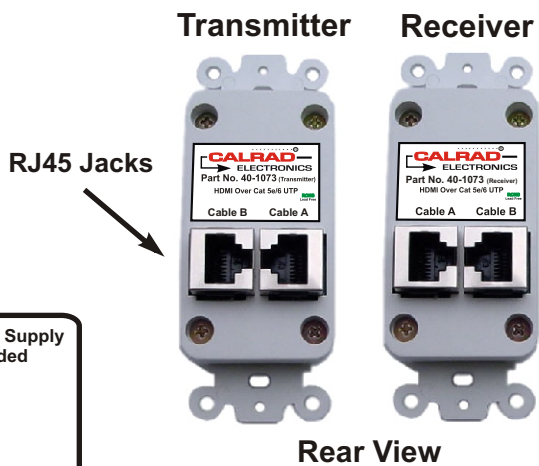

CALRAD
ELECTRONICS

819 N. Highland Ave.
Los Angeles, CA 90038

Tel (323) 465-2131, Fax (323) 465-3504
Visit us on the web at www.calrad.com

Part No. 40-1073
Active Decora Wallplate Balun,
HDMI over 2 Cat5e/Cat6 Cables

Please note ! Some distances may vary and are dependent on manufactures individual HDMI specifications. All products should be **fully tested** prior to committing to a UTP Cat5e, Cat6 solution and sealing long runs of cables inside walls, possibly compromising your installation.

Cable Distance (CAT5e)
1080P, 100 ft., CAT6 Cable 125 ft.
1080I, 200 ft.
720P, 200 ft.
480P, 300 ft.

Specifications:

HDTV Resolutions: 480P, 720P, 1080I, 1080P (Max 10.2Gbps, HDMI 1.3)
Input TMDS Signal: 5Vpp, Input DDC 5Vpp
HDMI In/Out Connectors: 19 pin Female Jacks, 2 x RJ45 Shielded Jacks each unit.
DC Power Supply: 5V, 1A, Switchmode Regulated, 110-220Vac (Optional, only required when there is no power from the receiver side HDMI connector)
Housing: Plastic, White Color
Weight: 200g ea.
Dimensions: Transmitter / Receiver: L-2.91" x W-1.59" x D-1.25"