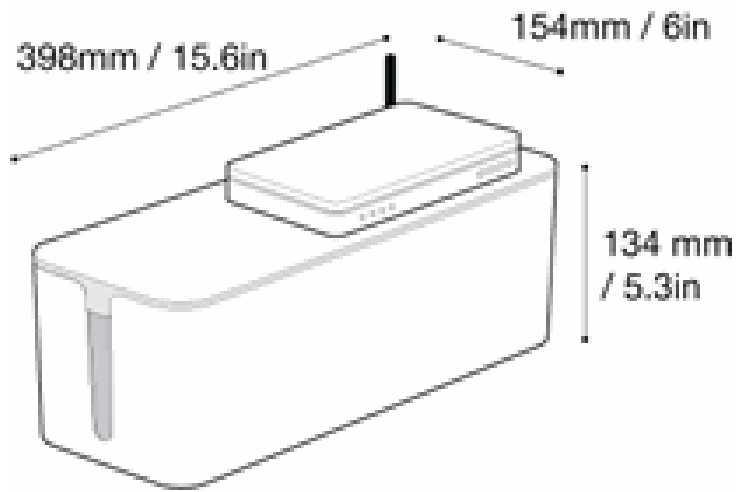

Bluelounge Cable Box

Wide Surge Protectors

Long Surge Protectors