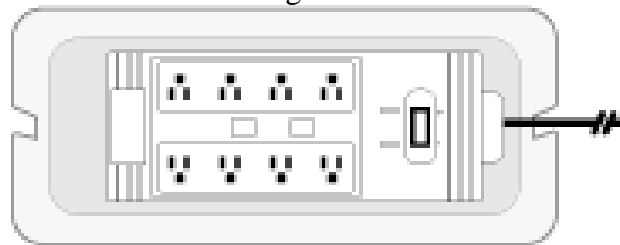

Bluelounge Cable Box

Wide Surge Protectors

Long Surge Protectors