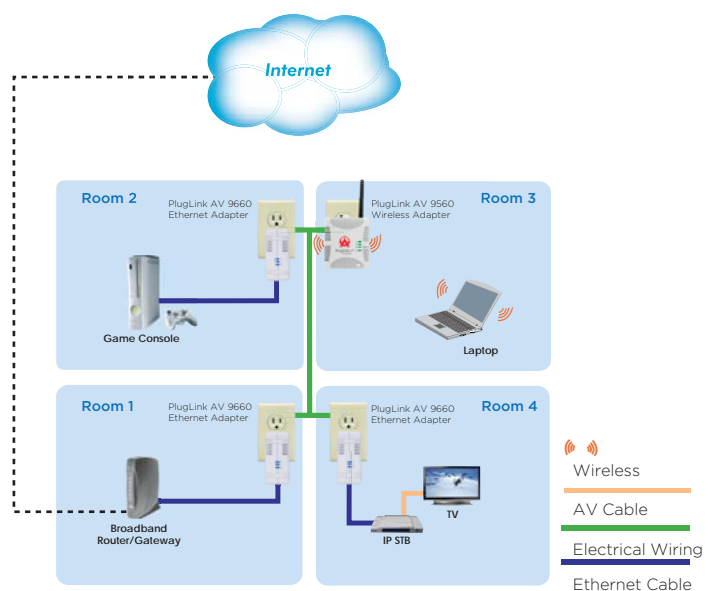

Typical Network Diagram

Available Plug Types:

Asoka USA Corporation
558 Pilgrim Drive, Suite H
Foster City, CA 94404
(650) 286-1700 phone
(650) 286-1790 fax
www.asokausa.com

(*) TDMA will be supported in the future.