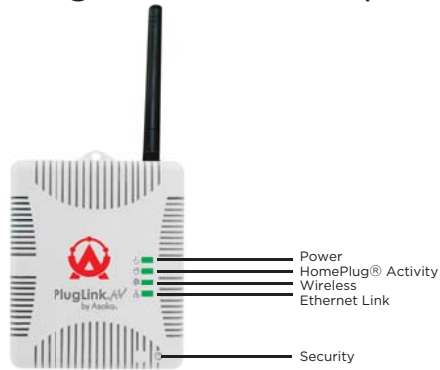

PlugLink® AV 9560

HomePlug® Wireless Adapter

Suitable Applications

High Definition TV (HDTV) distribution
IPTV
High Data Rate Broadband Sharing
Audio and Video Streaming
Voice Over IP (VOIP)
PC Files and Applications Sharing
Network and Online Gaming
Security Cameras and Video Server

System Requirements for the Configuration Software

Windows® 98 SE, ME, 2000, XP and Vista
CD-ROM drive

Standards & Protocols

IEEE 802.3
IEEE 802.3x
IEEE 802.3u
HomePlug@AV

Specifications

Network Protocol: TCP/IP, CSMA/CA, TDMA (*)
Network Interface: Ethernet RJ-45 (1 10/100M port), PLC
Bandwidth: PLC 200 Mbps
Wireless Bandwidth: 54 Mbps
Distance (Range): PLC 200 meters
Powerline Security: 128-bit AES Encryption
Wireless Security: 64b/128b WEP, WPA, & WPA2
Powerline Operation Frequency: 2-30 MHz
Modulation Support: OFDM, QAM 1024/256/64/16,
QPSK, BPSK
Quality of Service (QoS): ToS, 802.1q, TDMA (*)
Power Rating: 100VAC-240VAC
Safety & EMI: FCC, UL, cUL, CE
Surge Protection: 4KV

Package Contents

PlugLink®AV 9560 HomePlug® Wireless Adapter
Quick Installation Guide
Warranty & Support Card
Resource CD