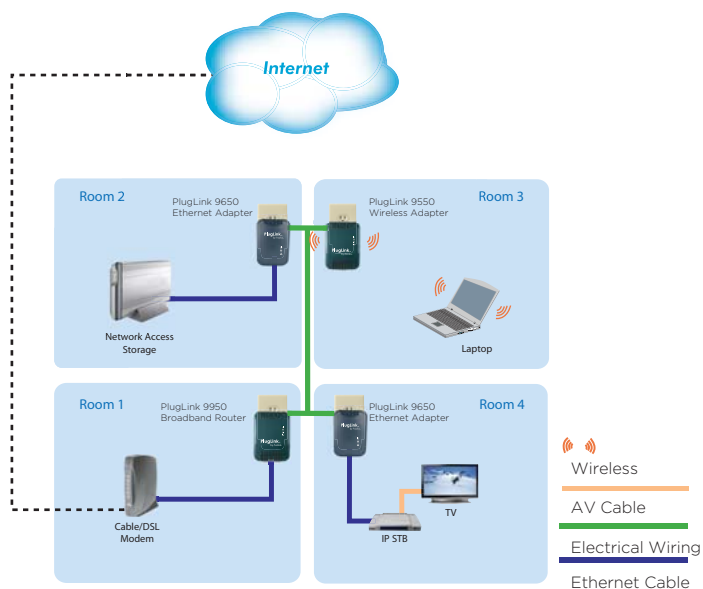

Typical Network Diagram

Available Plug Types:

Asoka USA Corporation
558 Pilgrim Drive, Suite H
Foster City, Ca. 94404
(650)286-1700 phone
(650)286-1790 fax
www.asokausa.com

© Copyright 2007. Asoka USA Corporation. All rights reserved.
PlugLink, PlugLAN, SmartBridge, PowerView, Asoka and the Asoka logo
are either registered trademarks or trademarks of Asoka USA Corporation.