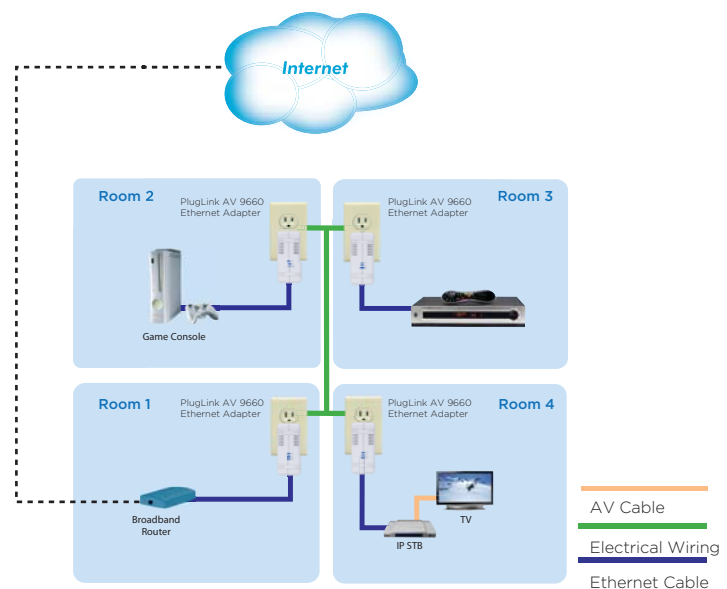

Typical Network Diagram

Available Plug Types:

(*) TDMA will be supported in the future.

Asoka USA Corporation
558 Pilgrim Drive, Suite H
Foster City, CA 94404
(650) 286-1700 phone
(650) 286-1790 fax
www.asokausa.com

© Copyright 2008. Asoka USA Corporation. All rights reserved.
PlugLink, Asoka and the Asoka logo are either registered trademarks
or trademarks of Asoka USA Corporation.