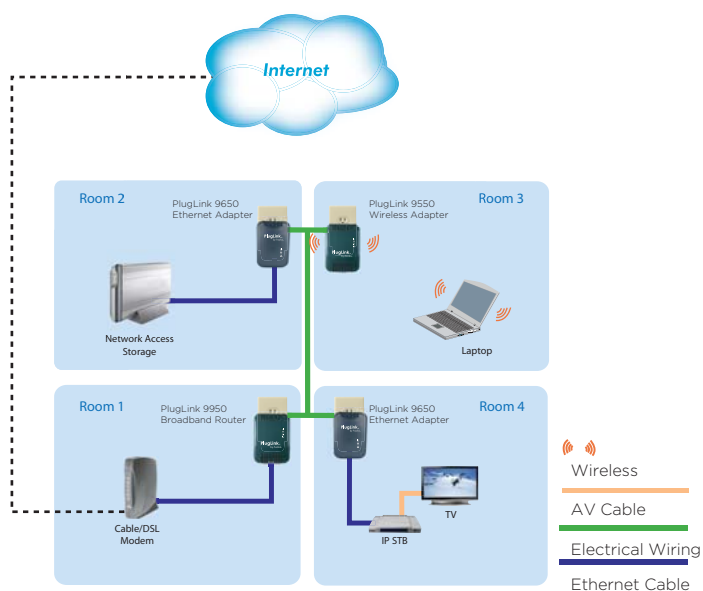

Typical Network Diagram

Available Plug Types:

Asoka USA Corporation
558 Pilgrim Drive, Suite H
Foster City, Ca. 94404
(650)286-1700 phone
(650)286-1790 fax
www.asokausa.com

© Copyright 2007. Asoka USA Corporation. All rights reserved. PlugLink, PlugLAN, SmartBridge, PowerView, Asoka and the Asoka logo are either registered trademarks or trademarks of Asoka USA Corporation.