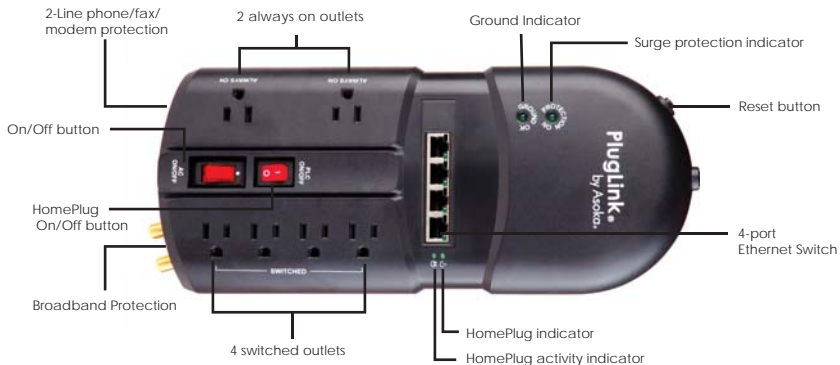

PlugLink® 9154

Digital Power Center

Suitable Applications

Standard Video TV (SDTV) Distribution
TV over IP (IPTV)
Higher data rate broadband sharing
Voice Over IP (VOIP)
PC files and applications sharing
Network and online gaming
Security cameras and video server

System Requirements for the configuration software

Windows® 98SE OS+
Mac OS X
Linux®
Available Ethernet port
200 Mhz or faster Processor
64MB of RAM
CD-ROM drive

Standards & Protocols

IEEE 802.3
IEEE 802.3x
IEEE 802.3u
HomePlug 1.0

Specifications

Network Protocol: TCP/IP
Network Interface: Ethernet RJ-45
Bandwidth: 85 Mbps
Distance (Range): 200 meters
Security: 56-bit DES encryption
Surge Energy Rating 2000 Joules
Operation Frequency: 4-21 Mhz
Quality of Service (QoS): OFDM, CSMA/CA, QAM 256/64/16
Power Consumption: 100V-240VAC
Safety & EMI: FCC, UL, cUL, CE
Dimensions: 1.85"l x 11.8"w x 5.2"h
Weight: 2.5lbs
1-year limited Warranty

Package Contents

PlugLink 9154 Digital Power Center
Quick installation guide
Warranty & support card
Resource CD