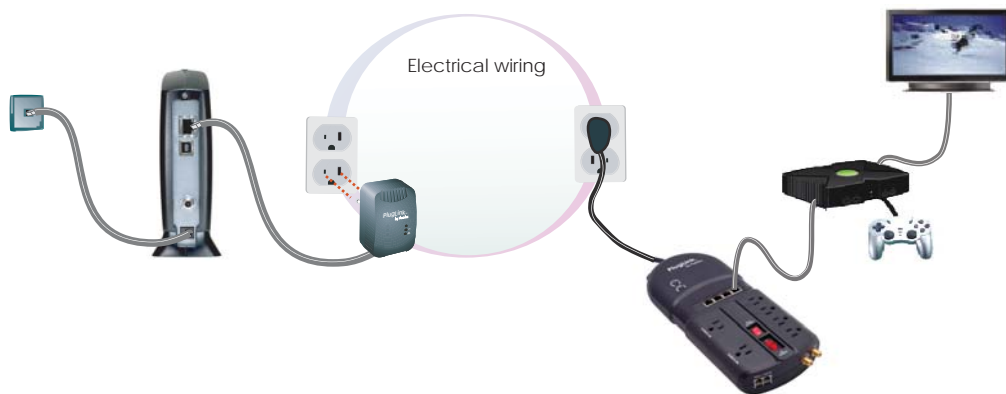

Typical Network Diagram

Available Plug Types:

Asoka USA Corporation
558 Pilgrim Drive, Suite H
Foster City, Ca. 94404
(650)286-1700 phone
(650)286-1790 fax
www.asokausa.com

© Copyright 2007, Asoka USA Corporation. All rights reserved.
PlugLink, PlugLAN, SmartBridge, PowerView, Asoka and the Asoka logo
are either registered trademarks or trademarks of Asoka USA Corporation.